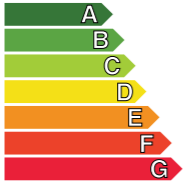

Energy

More efficient

Less efficient

6000 K	350 LUMEN
LED 240V	50000h
Symbol of a light bulb with a plus and minus sign	3 WATT
Symbol of a light bulb with a recycling symbol	IP54

www.hib.co.uk